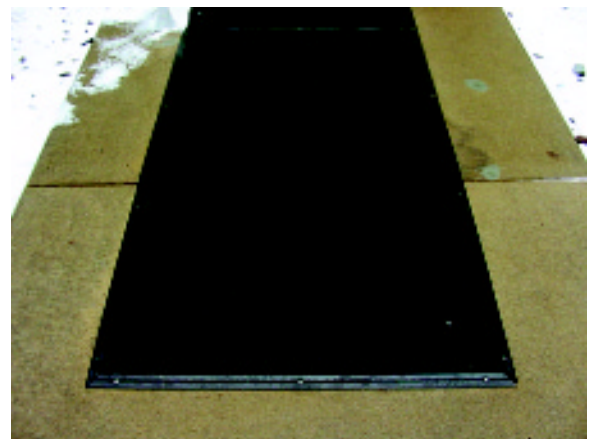

Anodized Trim

Anodized Trim Offers New Look for Larco Mats

Larco now offers anodized trim for automatic door control mats, improving the look of your entrance.

Designed for environments where rain, snow, sleet and ice can wreak havoc on external automatic door activation devices, Larco's new anodized trim offers you a durable, reliable and aesthetically pleasing way to install any automatic door control mat.

All Larco aluminum extrusions are made from 6063T5 mill finish aluminum, but Larco's new anodized trim has a 313 duronodic bronze finish that will attractively frame your door mat and match your building's facade.

- **Durable construction designed to take punishment from pedestrians, moving equipment, carts and other high-traffic objects**
- **Available in stock lengths or in customized packages designed to accommodate specific mat installations**
- **Trim kits come complete with all necessary mounting hardware**